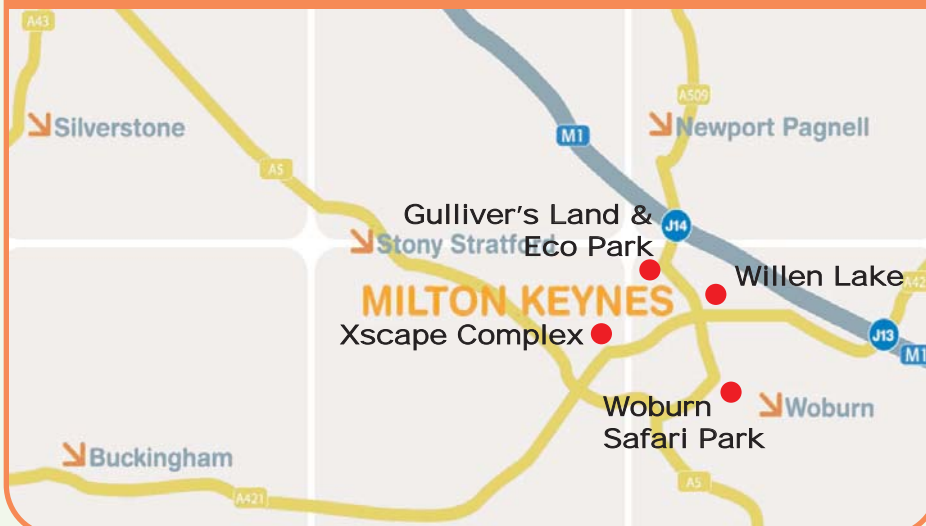

Locations

FREE...

Accommodation Booking Service

on **01908 677010**

accommodation@destinationmiltonkeynes.co.uk

FREE...

Venue Finding Service

on **01908 677020**

business@destinationmiltonkeynes.co.uk

FREE...

Information Service

on **01908 677010**

info@destinationmiltonkeynes.co.uk

www.destinationmiltonkeynes.co.uk

Destination **Milton Keynes**